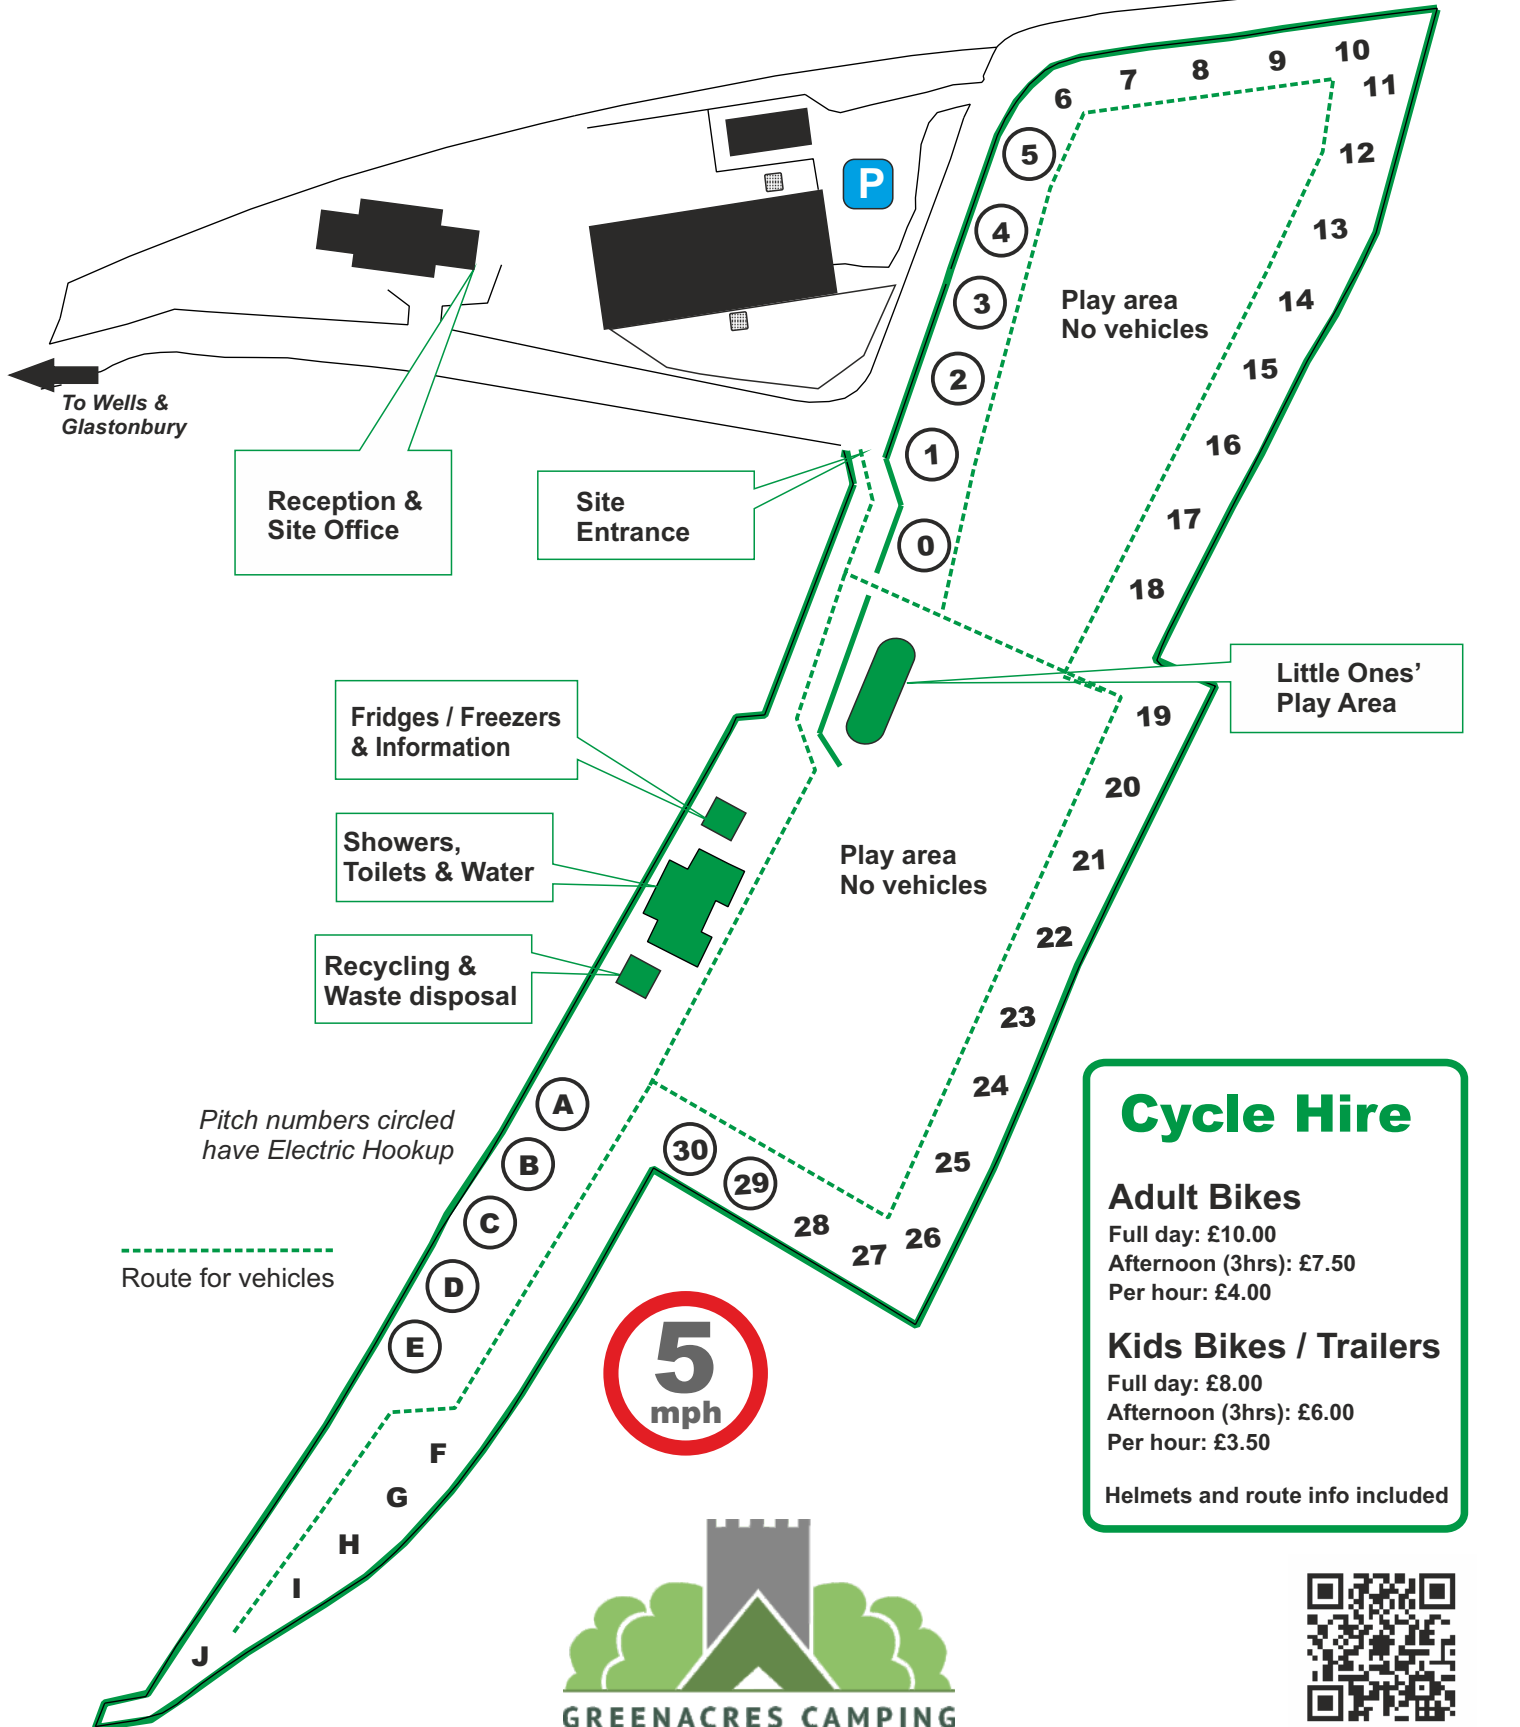

Greenacres Camping

www.greenacres-camping.co.uk

facebook.com/campinginsomerset or [twitter @greenacrescamp](https://twitter.com/greenacrescamp)

Tel: 01749 - 890497

To North Wootton & Pilton villages →

Cycle Hire

Adult Bikes
Full day: £10.00
Afternoon (3hrs): £7.50
Per hour: £4.00

Kids Bikes / Trailers
Full day: £8.00
Afternoon (3hrs): £6.00
Per hour: £3.50

Helmets and route info included